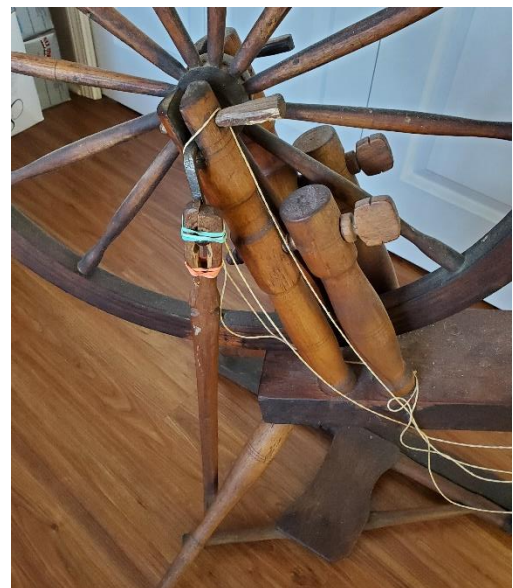

WEAVERS GUILD of Greater Kansas City

Classified Ads November 2024

Seller: Lynn Mittelstadt

Email: eskridgelynn@yahoo.com

Phone: 785-499-3292

LeClerc 60", 8 shaft expandable to 12. Great condition, unknown age \pm 25 years, located in Eskridge, KS about 27 miles SW of Topeka. Price: \$4,000 (includes bench, yarn mill/winder, yarn holder, extras and yarn).

Seller: Marnie Hammer

Email: mahammer1984@gmail.com

Phone: 816-868-5861

Antique spinning wheel originally purchased by my grandparents; possibly Scandinavian. Needs some repair of one piece that connects to treadle plus a replacement leather tie. Price: best offer.

Seller: Shauna Hastings
Email: michauna@gmail.com
Phone: 815-858-4100

Schacht Cherry Wolf Pup 8.10 loom with height extension. Includes 12 dent reed and bench. Purchased in August, 2019 but never used. Located in Lawrence, Kansas. Price: \$1,800.00

Seller: Boyd Beck
Email: bbeckks@gmail.com
Phone: 913-485-1137

Cherry Beka (SG-20) 20" rigid heddle loom. Includes stand, hooks, shuttles, warp yarn, and a 10" frame loom. Comes with 4 instructional books plus a Yarn Barn CD. Purchased in 2003, very good condition. Located in Shawnee, KS. Price: \$175.00